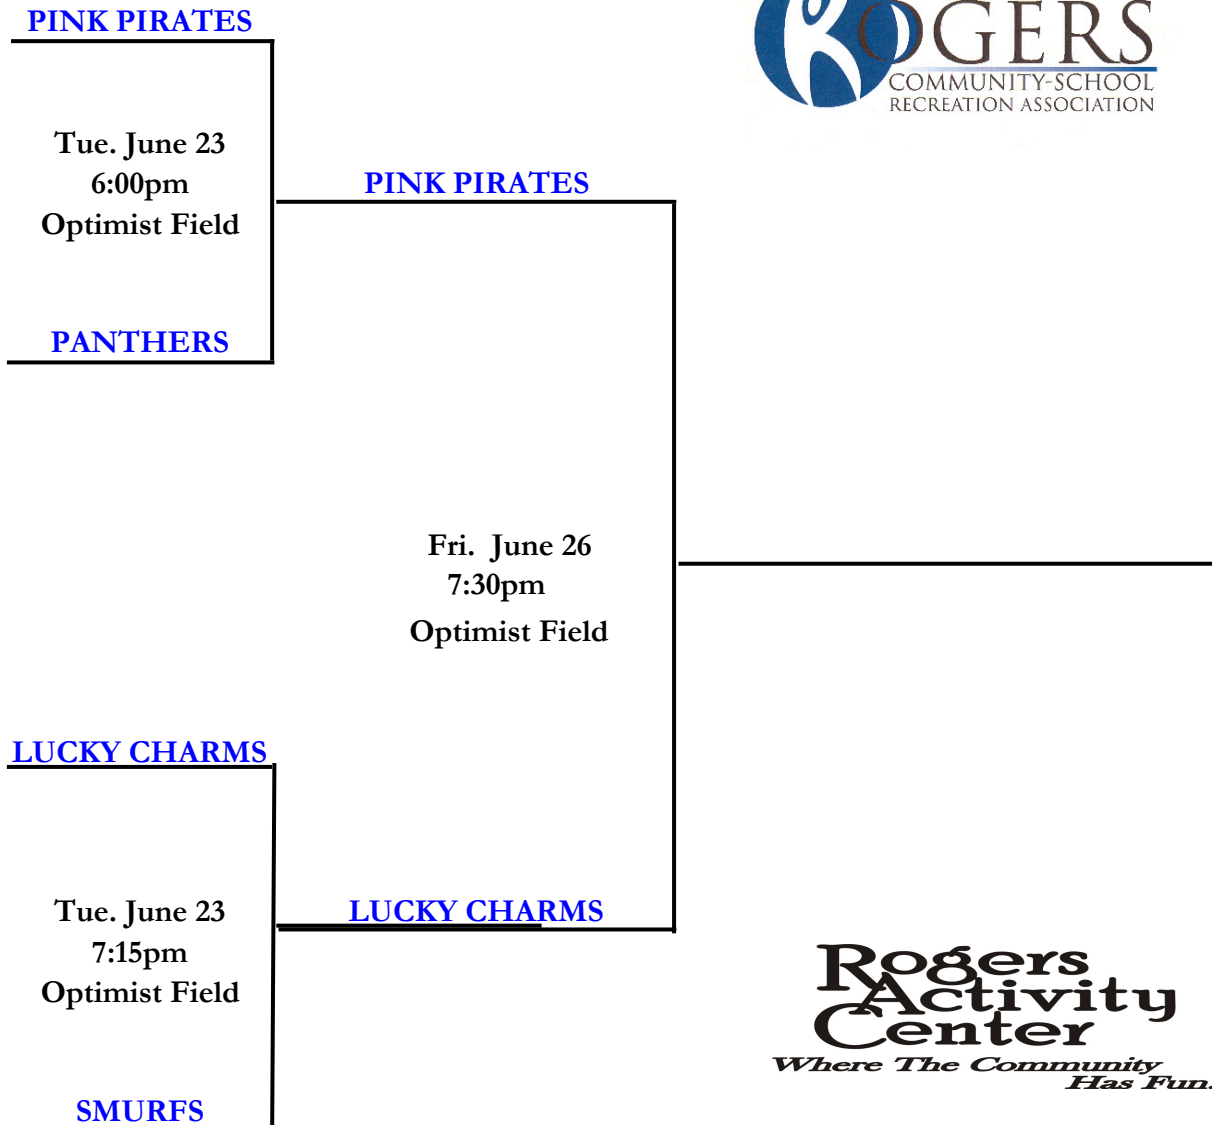

2009 Youth Fastpitch Post-Season Tournament 12 & Under Division

*Same rules apply as in regular season games, except that games cannot end in a tie.

*Winner advances to next game.

*Please fill out a program evaluation at the end of the season.