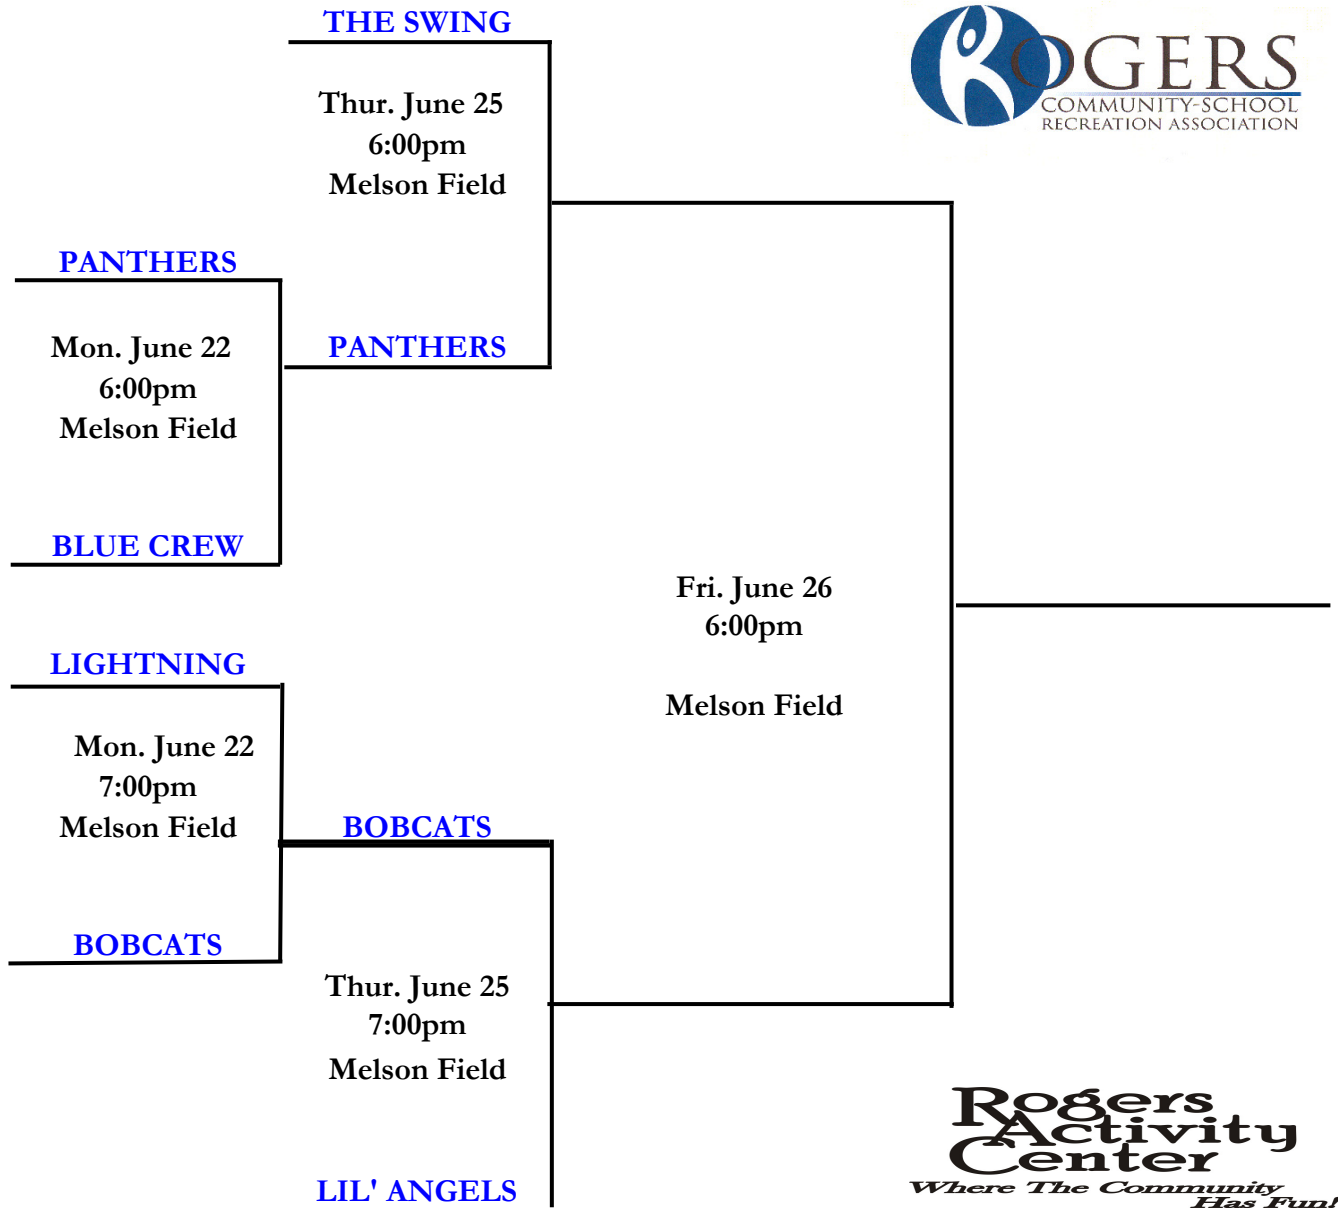

2009 Youth Fastpitch Post-Season Tournament

Machine Pitch Division

2nd & 3rd Grade

*Same rules apply as in regular season games, except that games cannot end in a tie.

*Winner advances to next game.

*Please fill out a program evaluation at the end of the season.